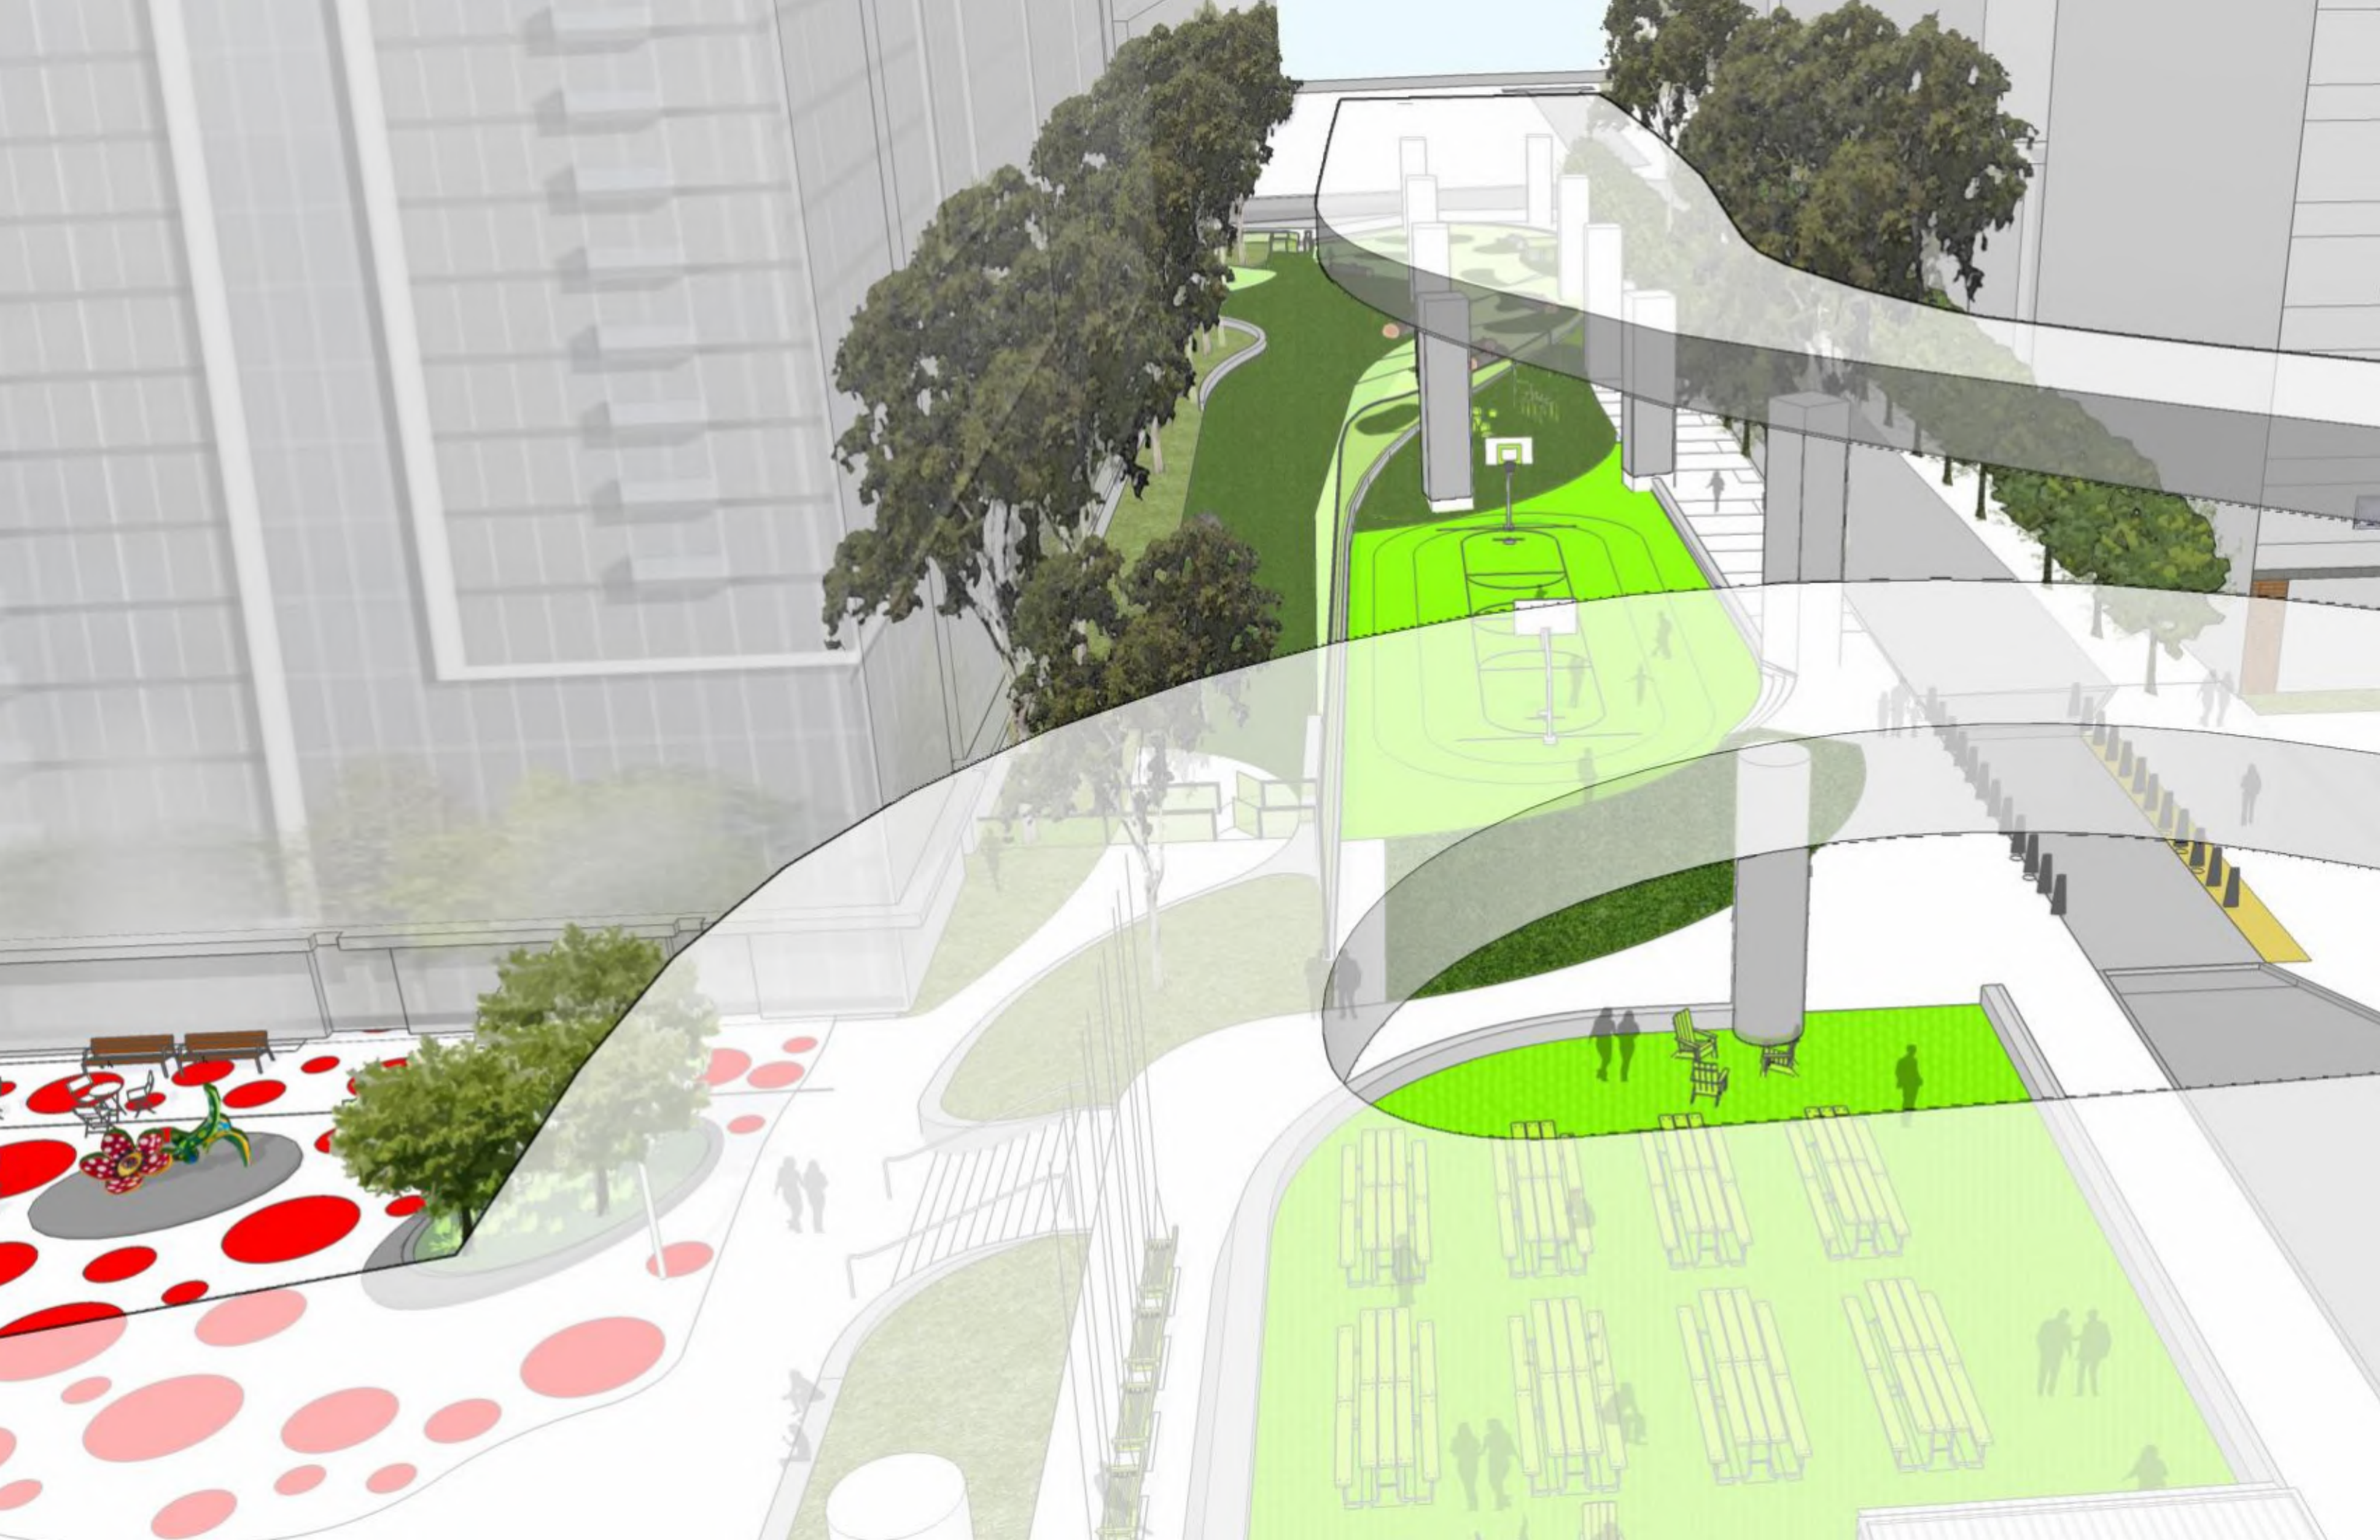

Folsom to Clementina
landscape and circulation

Dog park concept

Pavilion design by
YA Studio

Howard Entry

Park design for illustrative purposes only.

Howard

Tehama

33 Tehama

Tehama

33 Tehama

33 Tehama

Clementina Corridor

Tehama

Clementina

Dog run valley

Dog meadow with play elements

Porch swings
Beer garden with special paving

Flex sport court with graphic paving
Lawn space

Exercise zone with rubberized surfacing
Battered retaining wall with 15' ball fence

Sloped dog park hills with syn-turf pockets and play elements

NOVOCORP
& COMPANY

NOVOCORP & COMPANY

DOG PARK Topography

DOG PARK **Faux Bois**

DOG PARK Green Screen

Folsom to Clementina

FOLSOM/CLEMENTINA SD Plan

Clementina