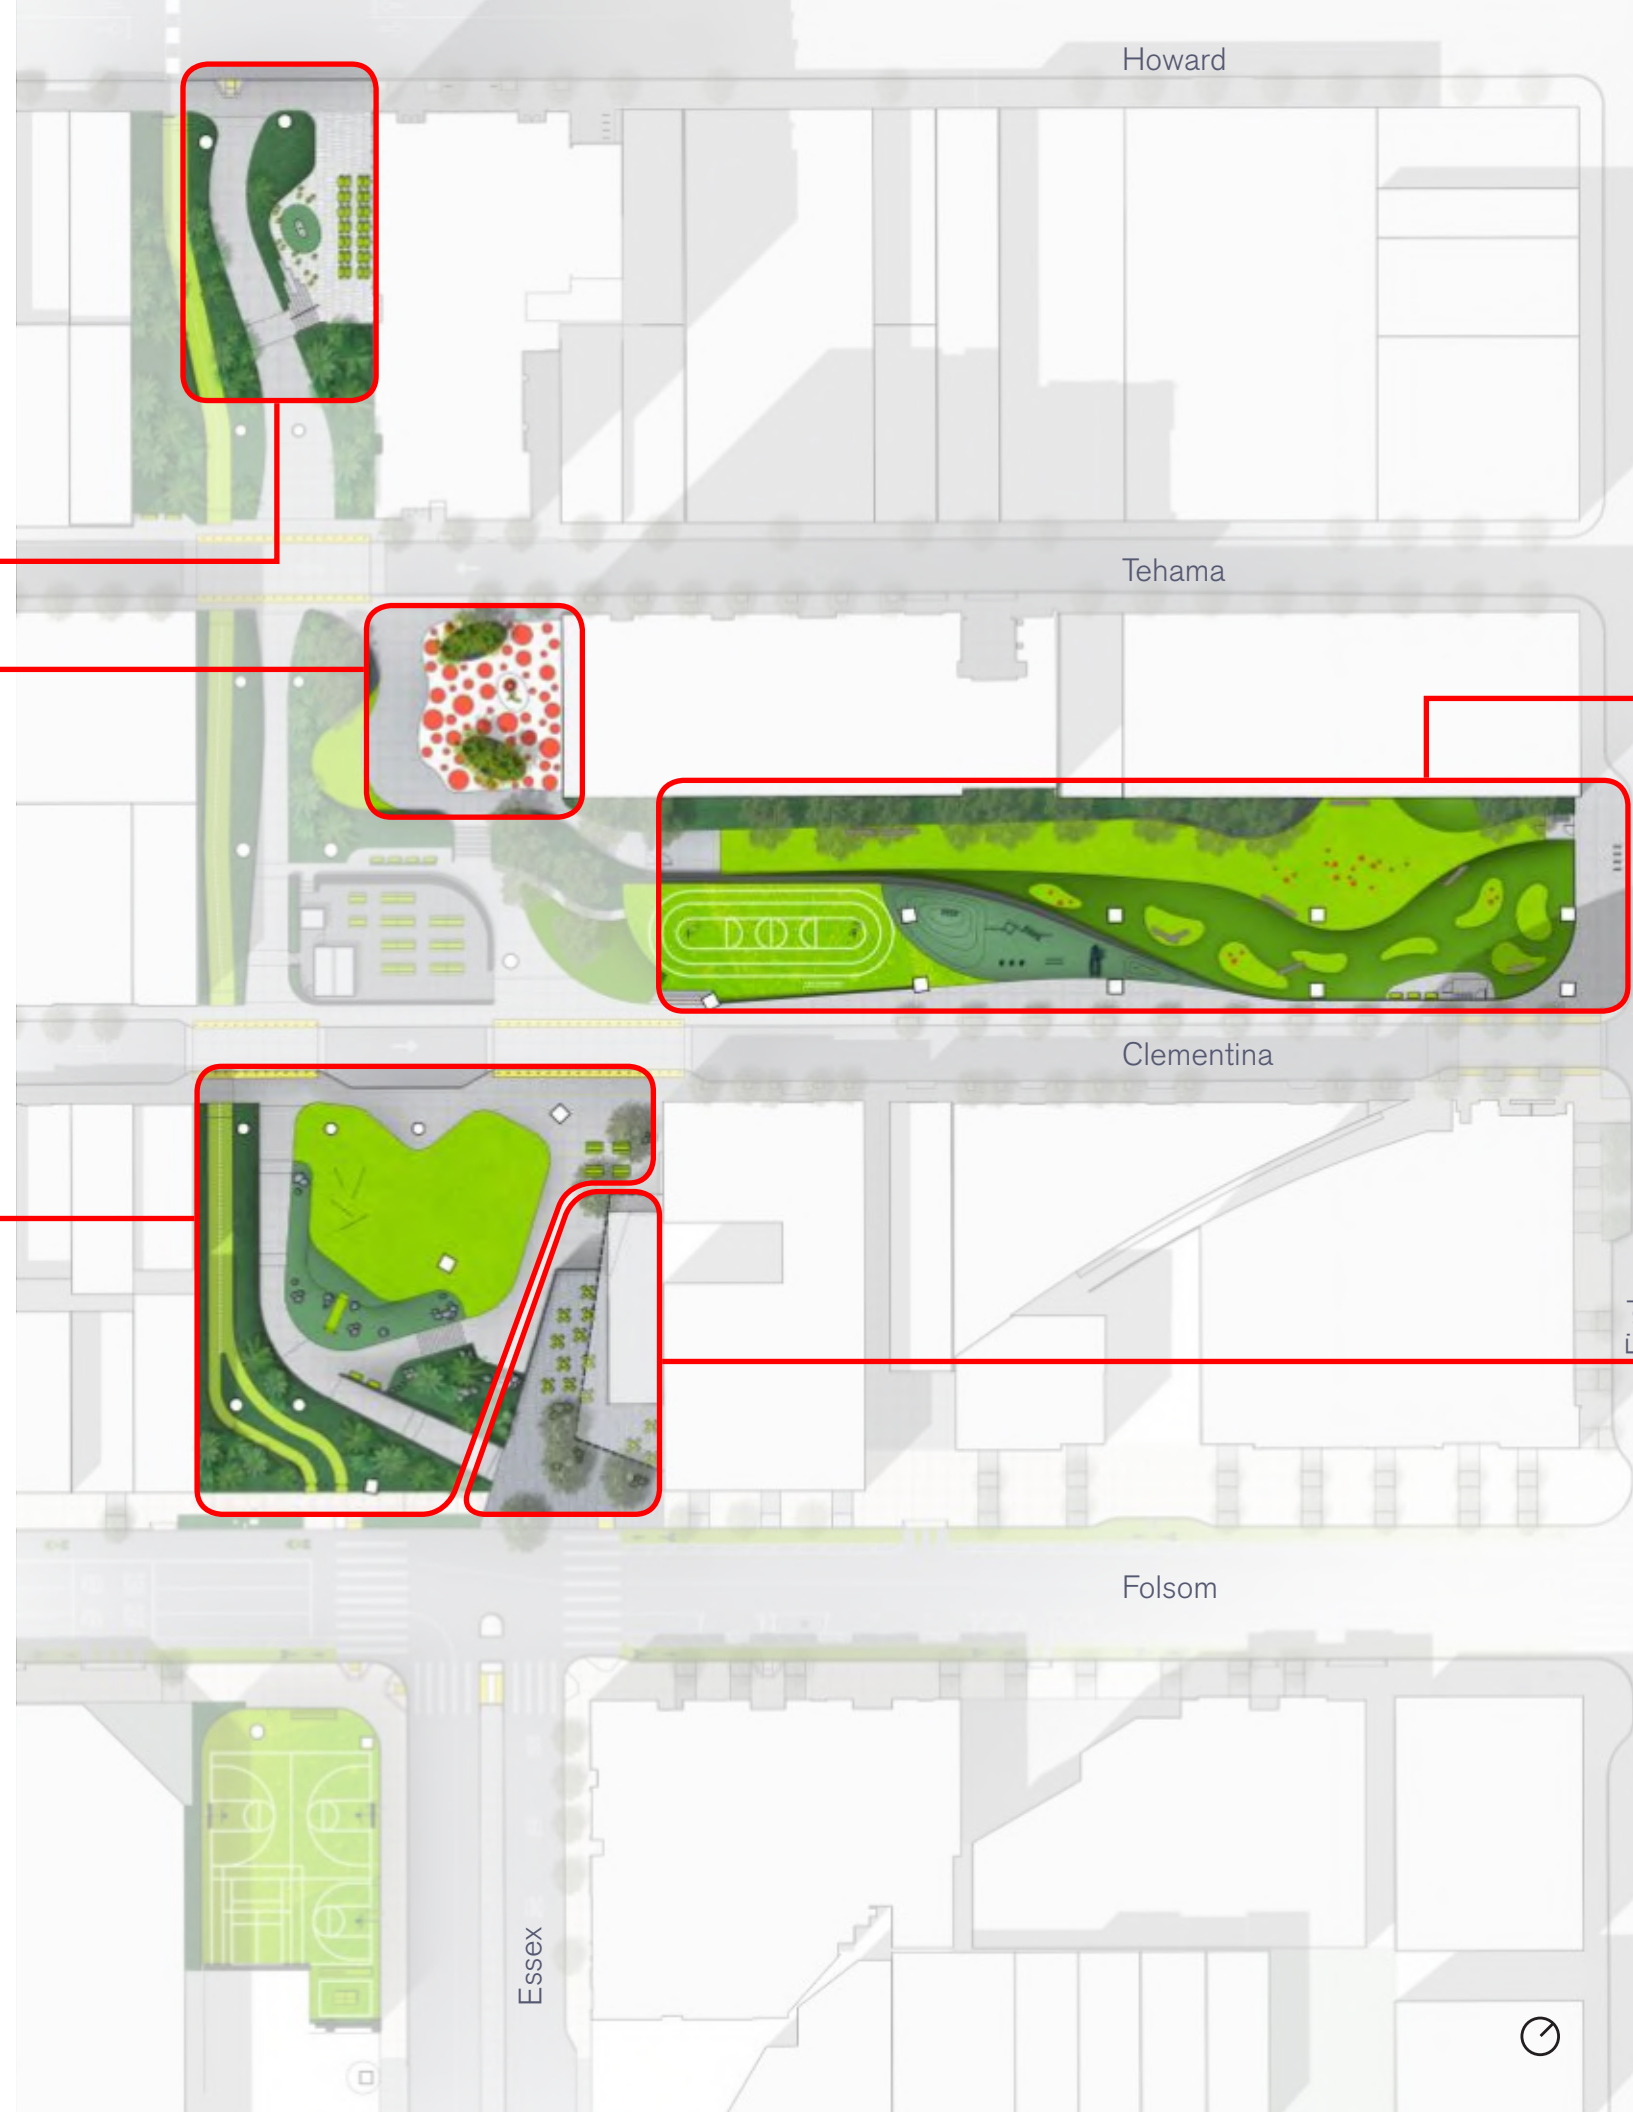

UNDER RAMP PARK

TRANSBAY PARKS WORKSHOP #3: 9.14.2017

**Diagrammatic
Program Adjacencies**
Shown at workshop #1

Plan Update

Plan Update
Ramps On

Today's Agenda

Howard entry plaza

33 Tehama

Folsom to Clementina
landscape and circulation

Dog park concept

Pavilion design by
YA Studio

Howard Entry

Park design for illustrative purposes only.

Howard

Tehama

33 Tehama

Tehama

33 Tehama

33 Tehama

Clementina Corridor

Tehama

Clementina

Dog run valley

Dog meadow with play elements

Porch swings
Beer garden with special paving

Flex sport court with graphic paving
Lawn space

Exercise zone with rubberized surfacing
Battered retaining wall with 15' ball fence

Sloped dog park hills with syn-turf pockets and play elements