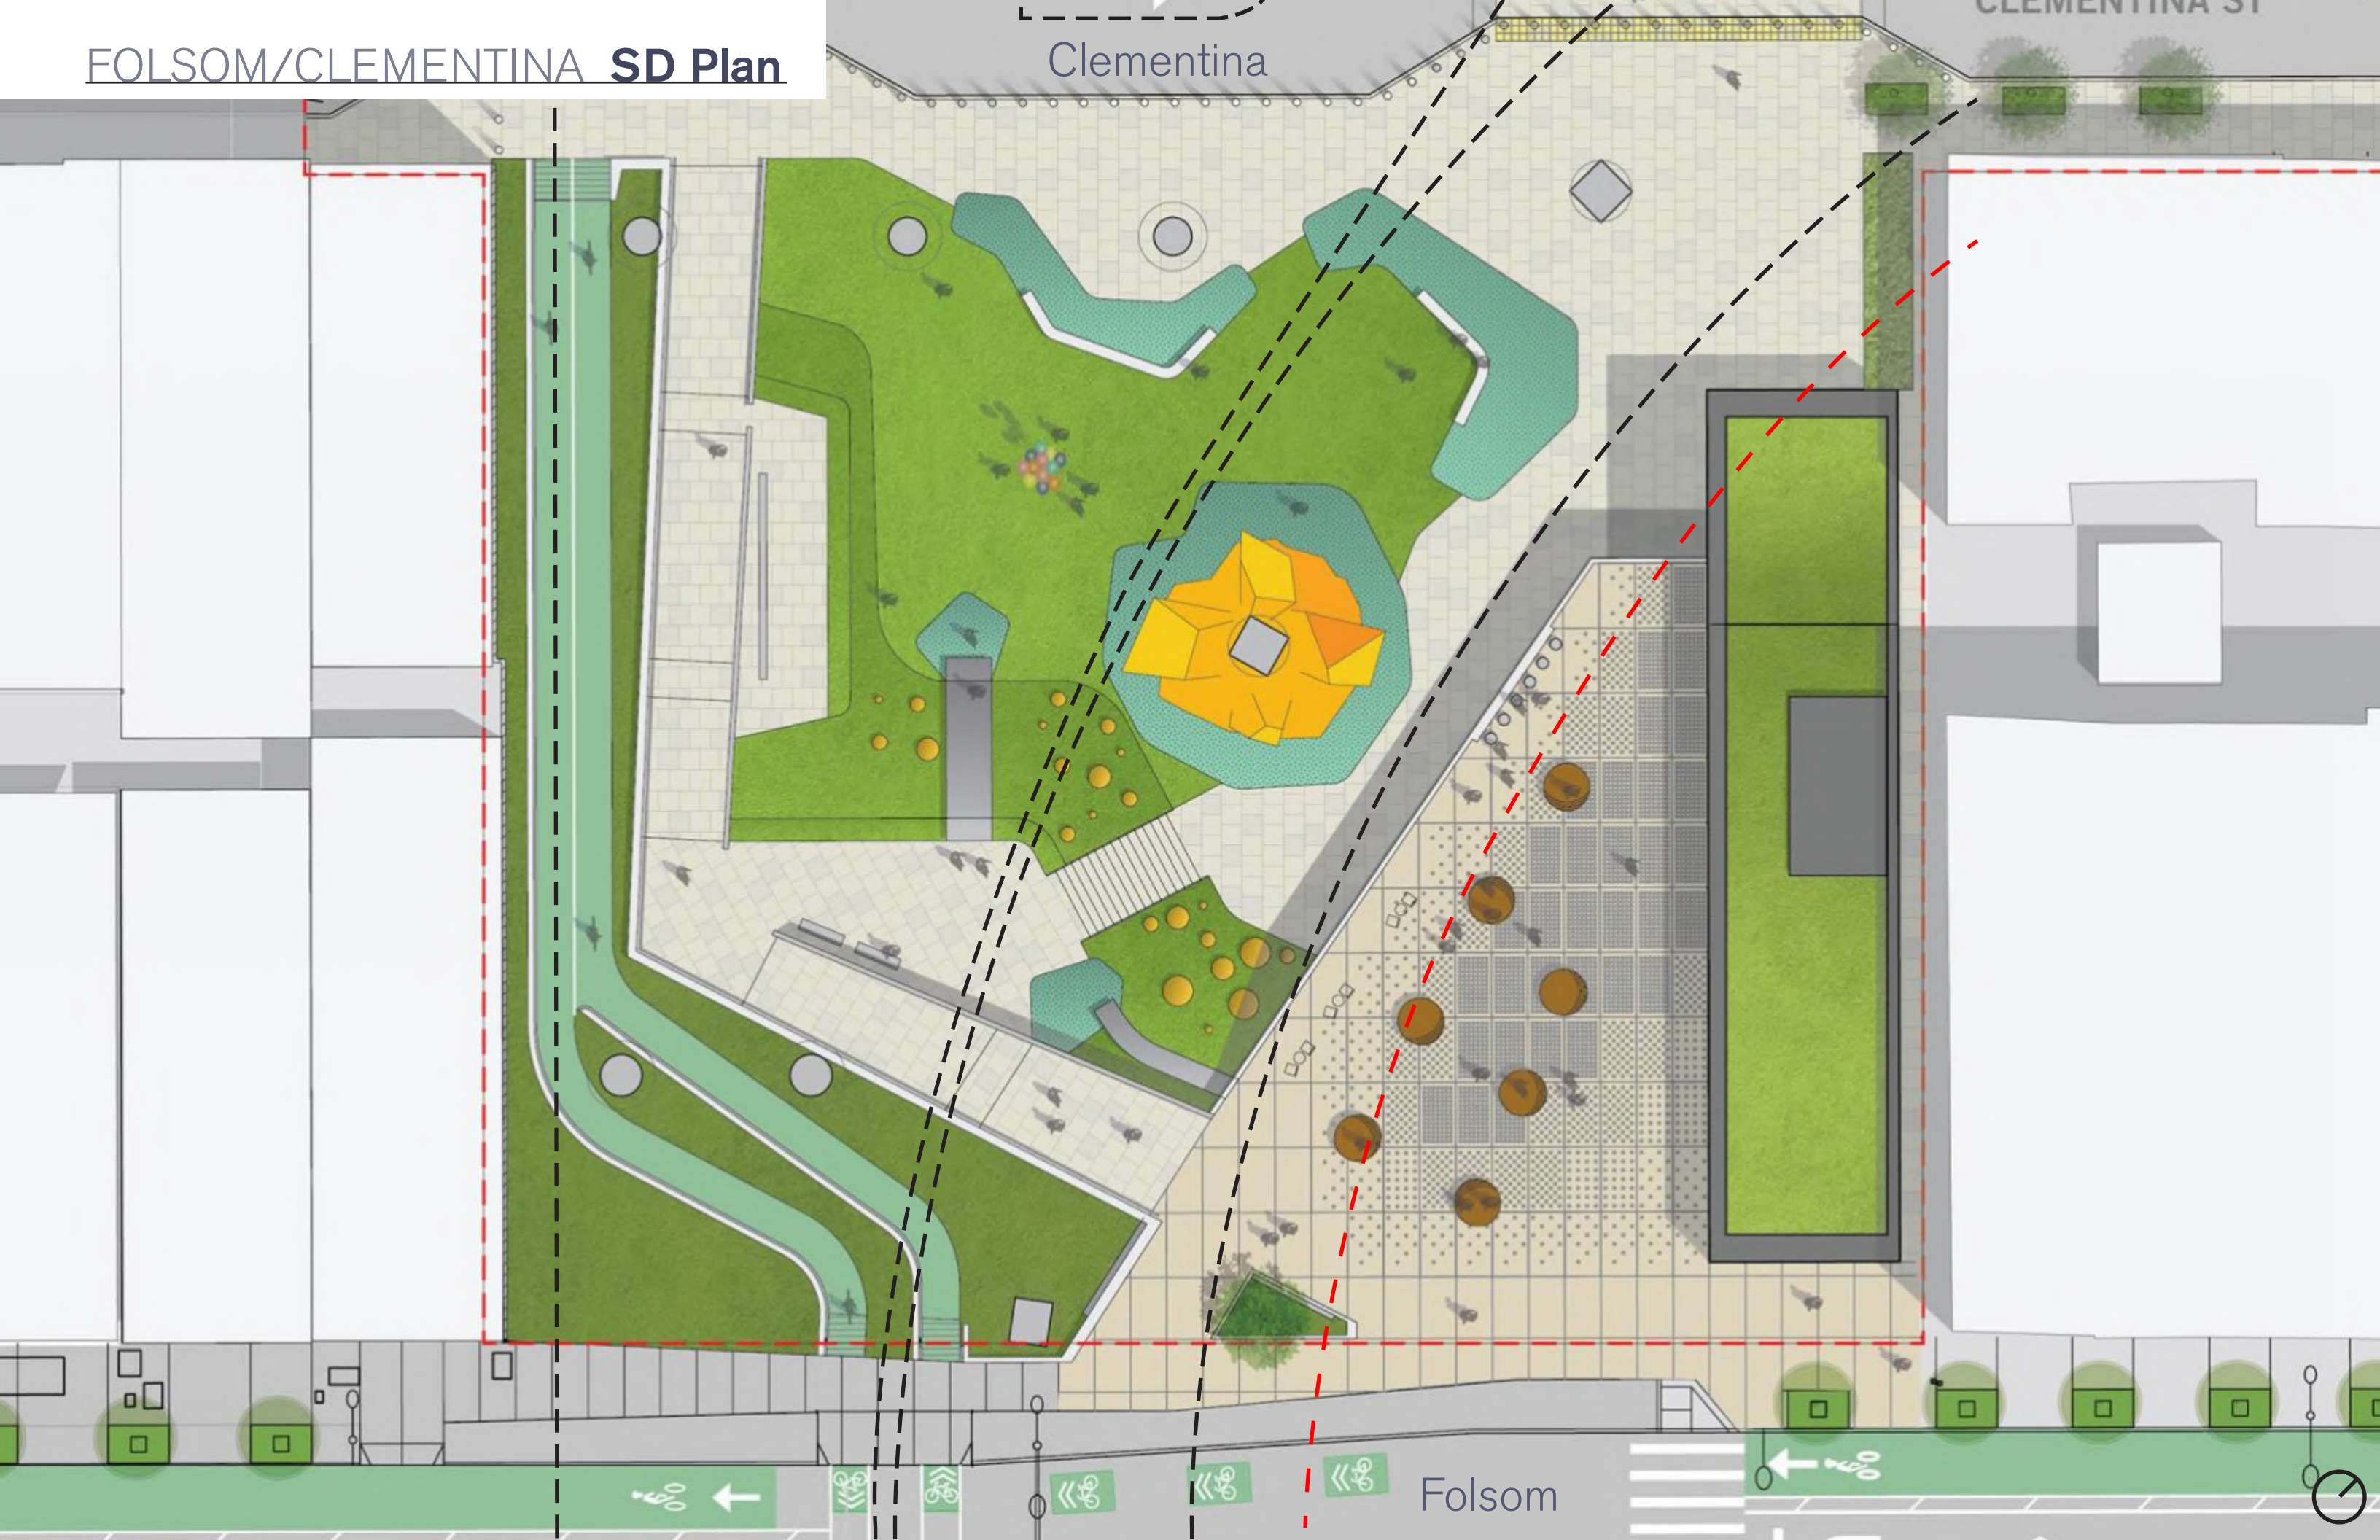

Folsom to Clementina
landscape and circulation

Dog park concept

Pavilion design by
YA Studio

Howard Entry

Park design for illustrative purposes only.

Howard

Tehama

33 Tehama

Porch swings
Beer garden with special paving

Flex sport court with graphic paving
Lawn space

Exercise zone with rubberized surfacing
Battered retaining wall with 15' ball fence

Sloped dog park hills with syn-turf pockets and play elements

NOVOCORP
& COMPANY

NOVOCORP & COMPANY

DOG PARK Topography

DOG PARK **Faux Bois**

DOG PARK Green Screen

Folsom to Clementina

FOLSOM/CLEMENTINA SD Plan

Clementina

CLEMENTINA ST

Folsom

Clementina

Folsom

PLAY Precedents

PLANTING Precedents

END