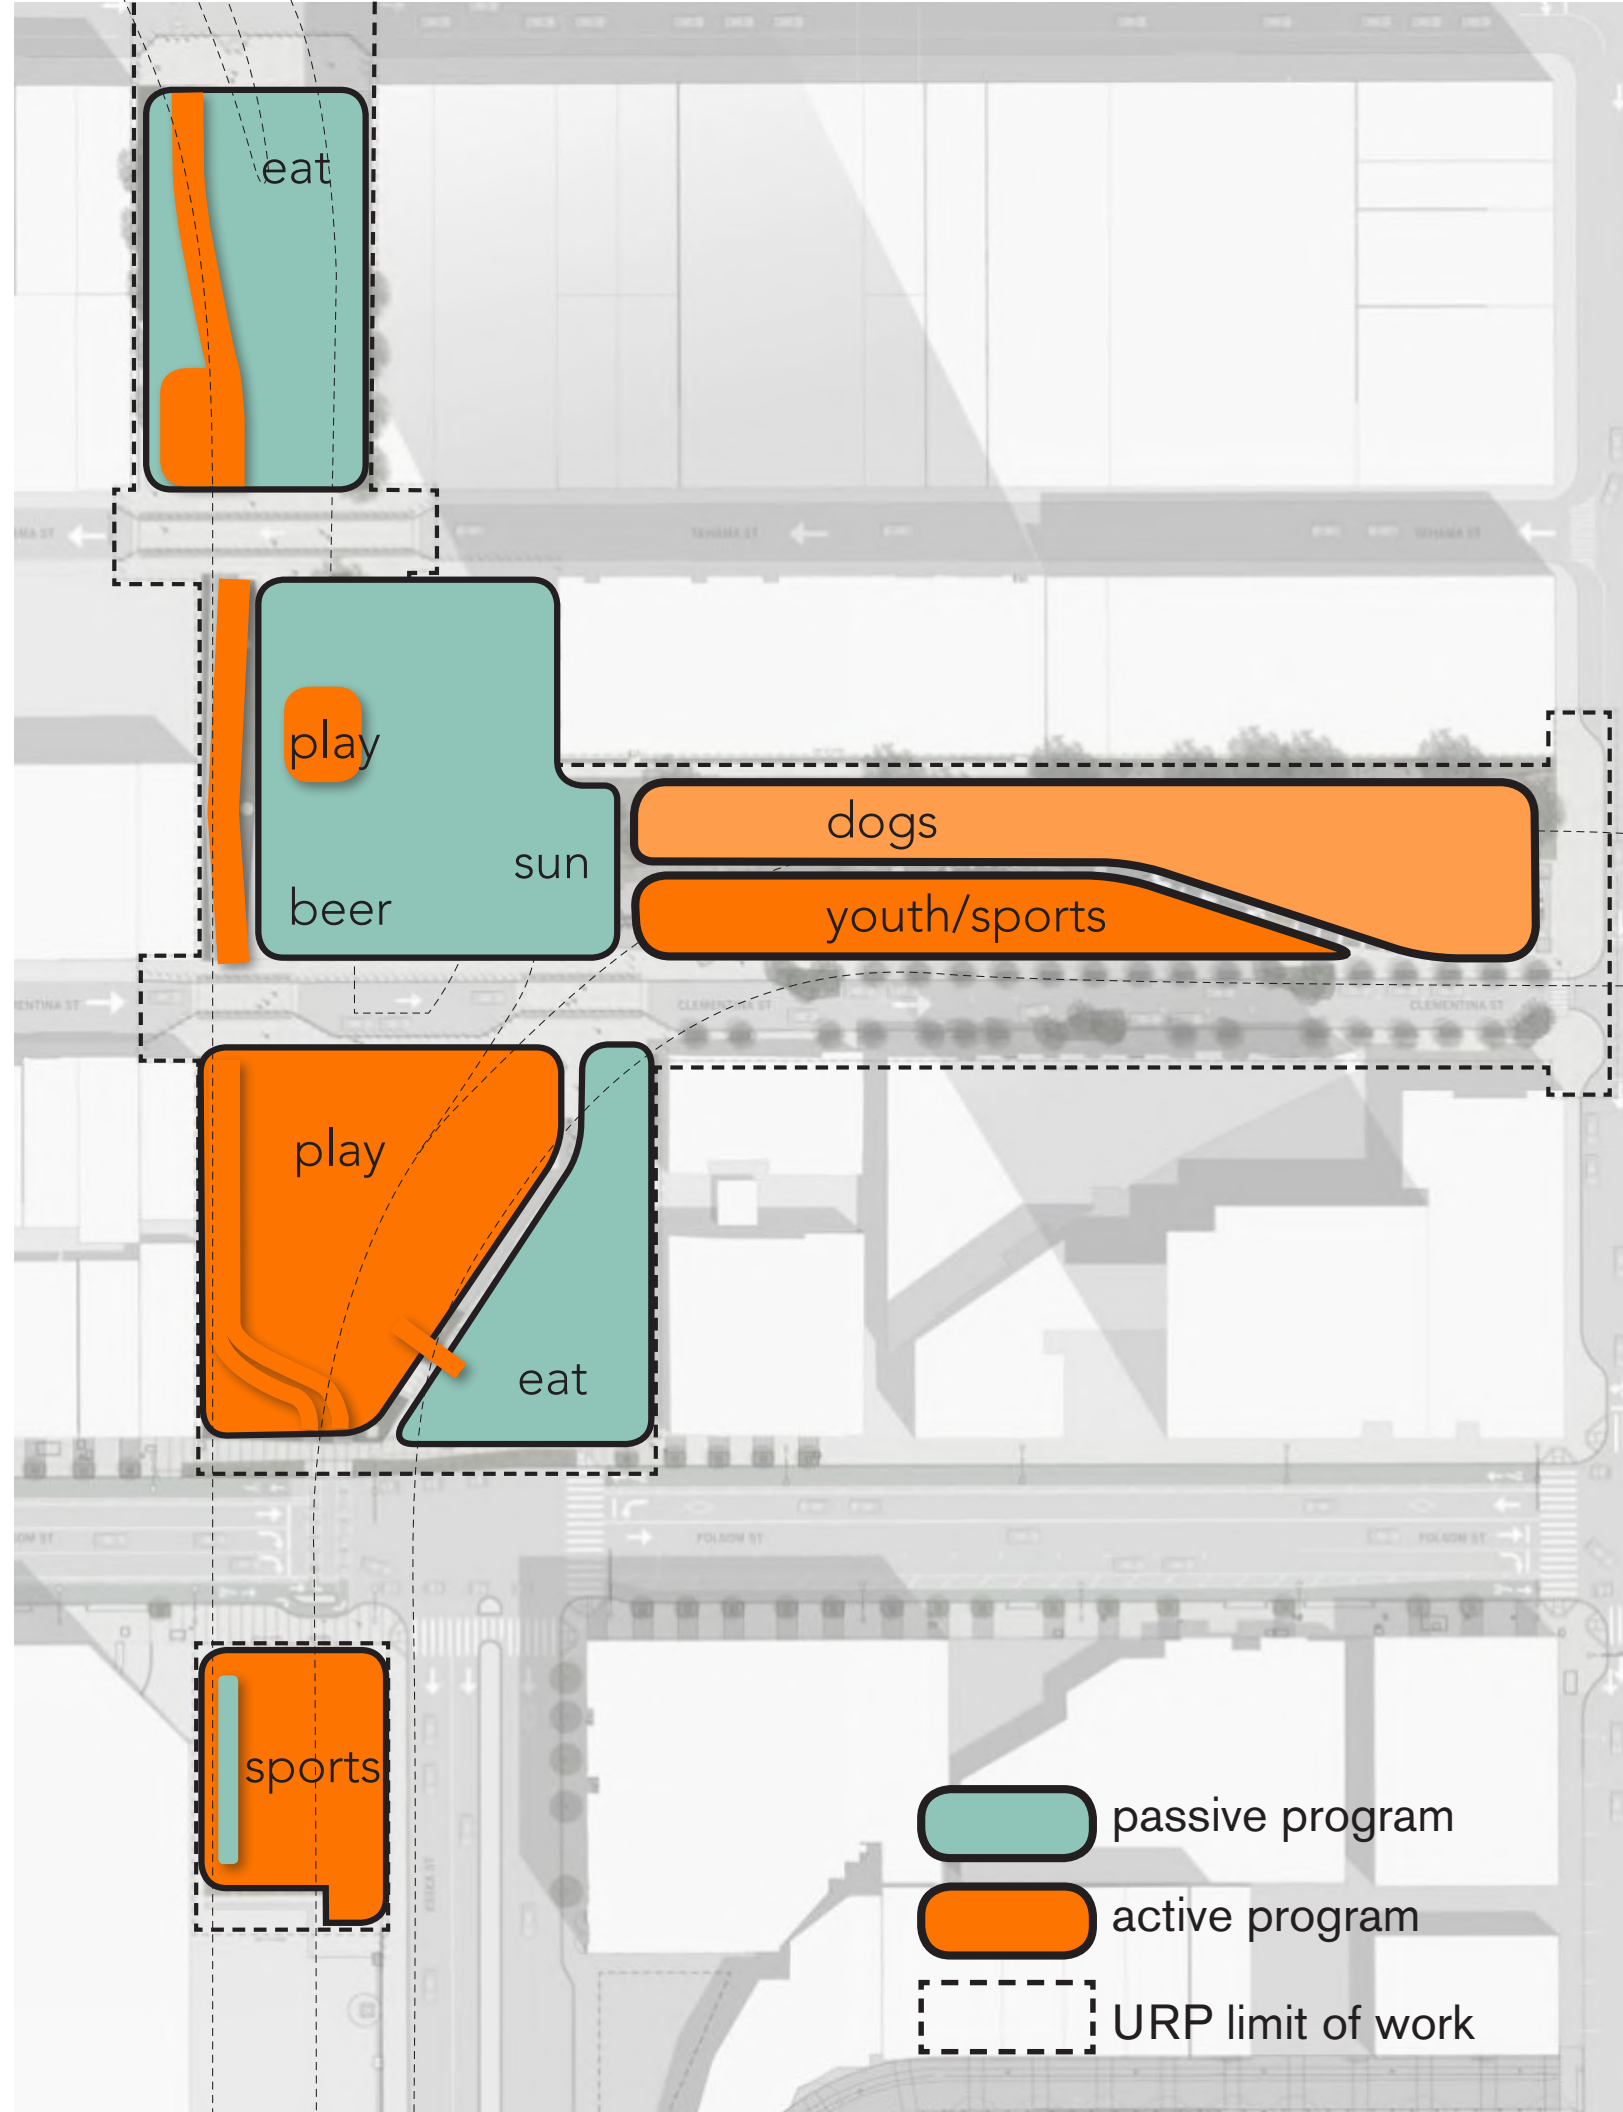

UNDER RAMP PARK

TRANSBAY PARKS WORKSHOP #3: 9.14.2017

**Diagrammatic
Program Adjacencies**
Shown at workshop #1

Plan Update

Plan Update
Ramps On

Today's Agenda

Howard entry plaza

33 Tehama

Folsom to Clementina
landscape and circulation

Dog park concept

Pavilion design by
YA Studio

Howard Entry

Park design for illustrative purposes only.

Howard

Tehama

33 Tehama

Tehama

33 Tehama

33 Tehama

Clementina Corridor

Tehama

Clementina

Dog run valley

Dog meadow with play elements

Porch swings
Beer garden with special paving

Flex sport court with graphic paving
Lawn space

Exercise zone with rubberized surfacing
Battered retaining wall with 15' ball fence

Sloped dog park hills with syn-turf pockets and play elements