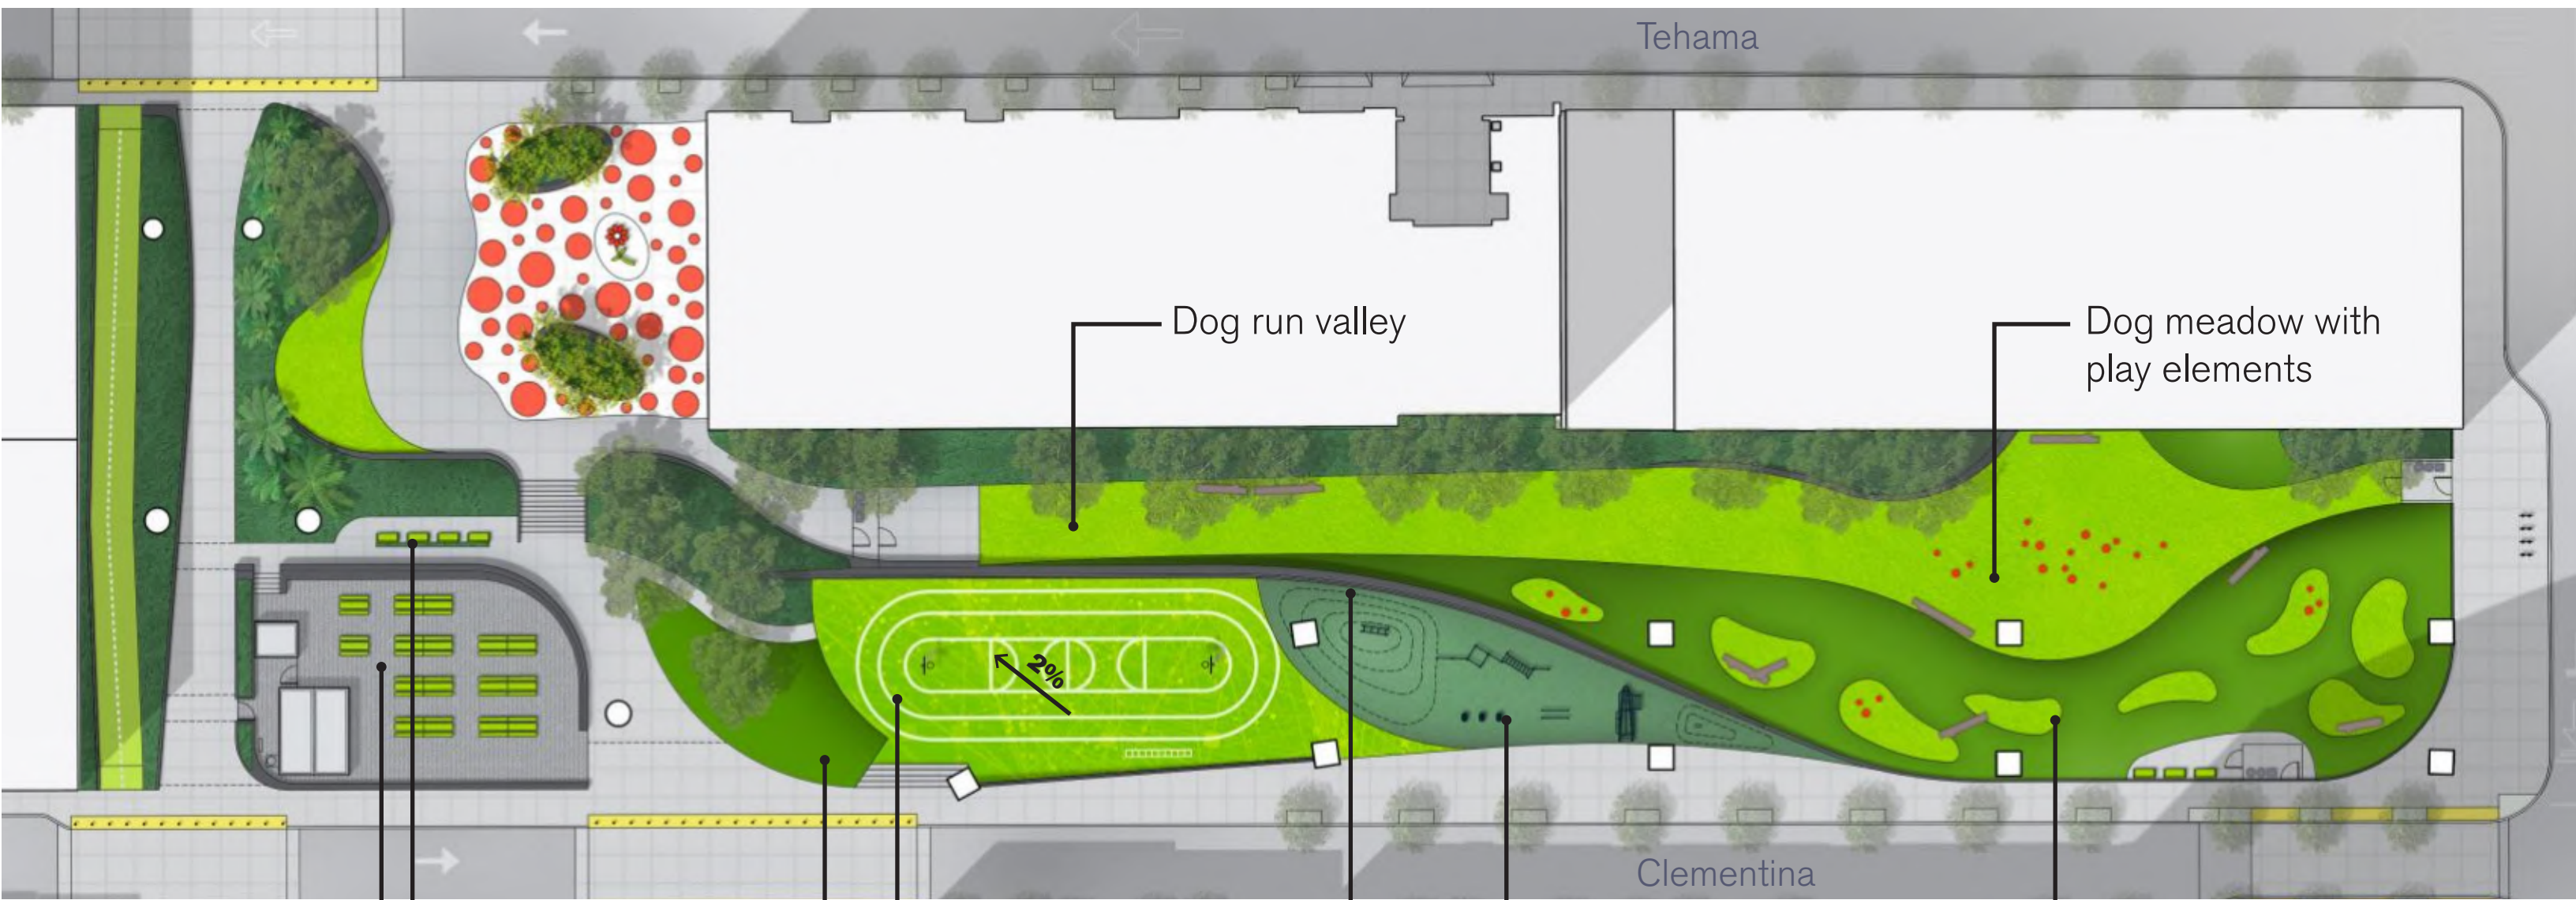

UNDER RAMP PARK

TRANSBAY PARKS WORKSHOP #3: 9.14.2017

**Diagrammatic
Program Adjacencies**
Shown at workshop #1

Plan Update

Plan Update
Ramps On

Today's Agenda

Howard entry plaza

33 Tehama

Folsom to Clementina
landscape and circulation

Dog park concept

Pavilion design by
YA Studio

Howard Entry

Park design for illustrative purposes only.

Howard

Tehama

33 Tehama

Tehama

33 Tehama

33 Tehama

Clementina Corridor

Tehama

Clementina

Dog run valley

Dog meadow with play elements

Porch swings
Beer garden with special paving

Flex sport court with graphic paving
Lawn space

Exercise zone with rubberized surfacing
Battered retaining wall with 15' ball fence

Sloped dog park hills with syn-turf pockets and play elements