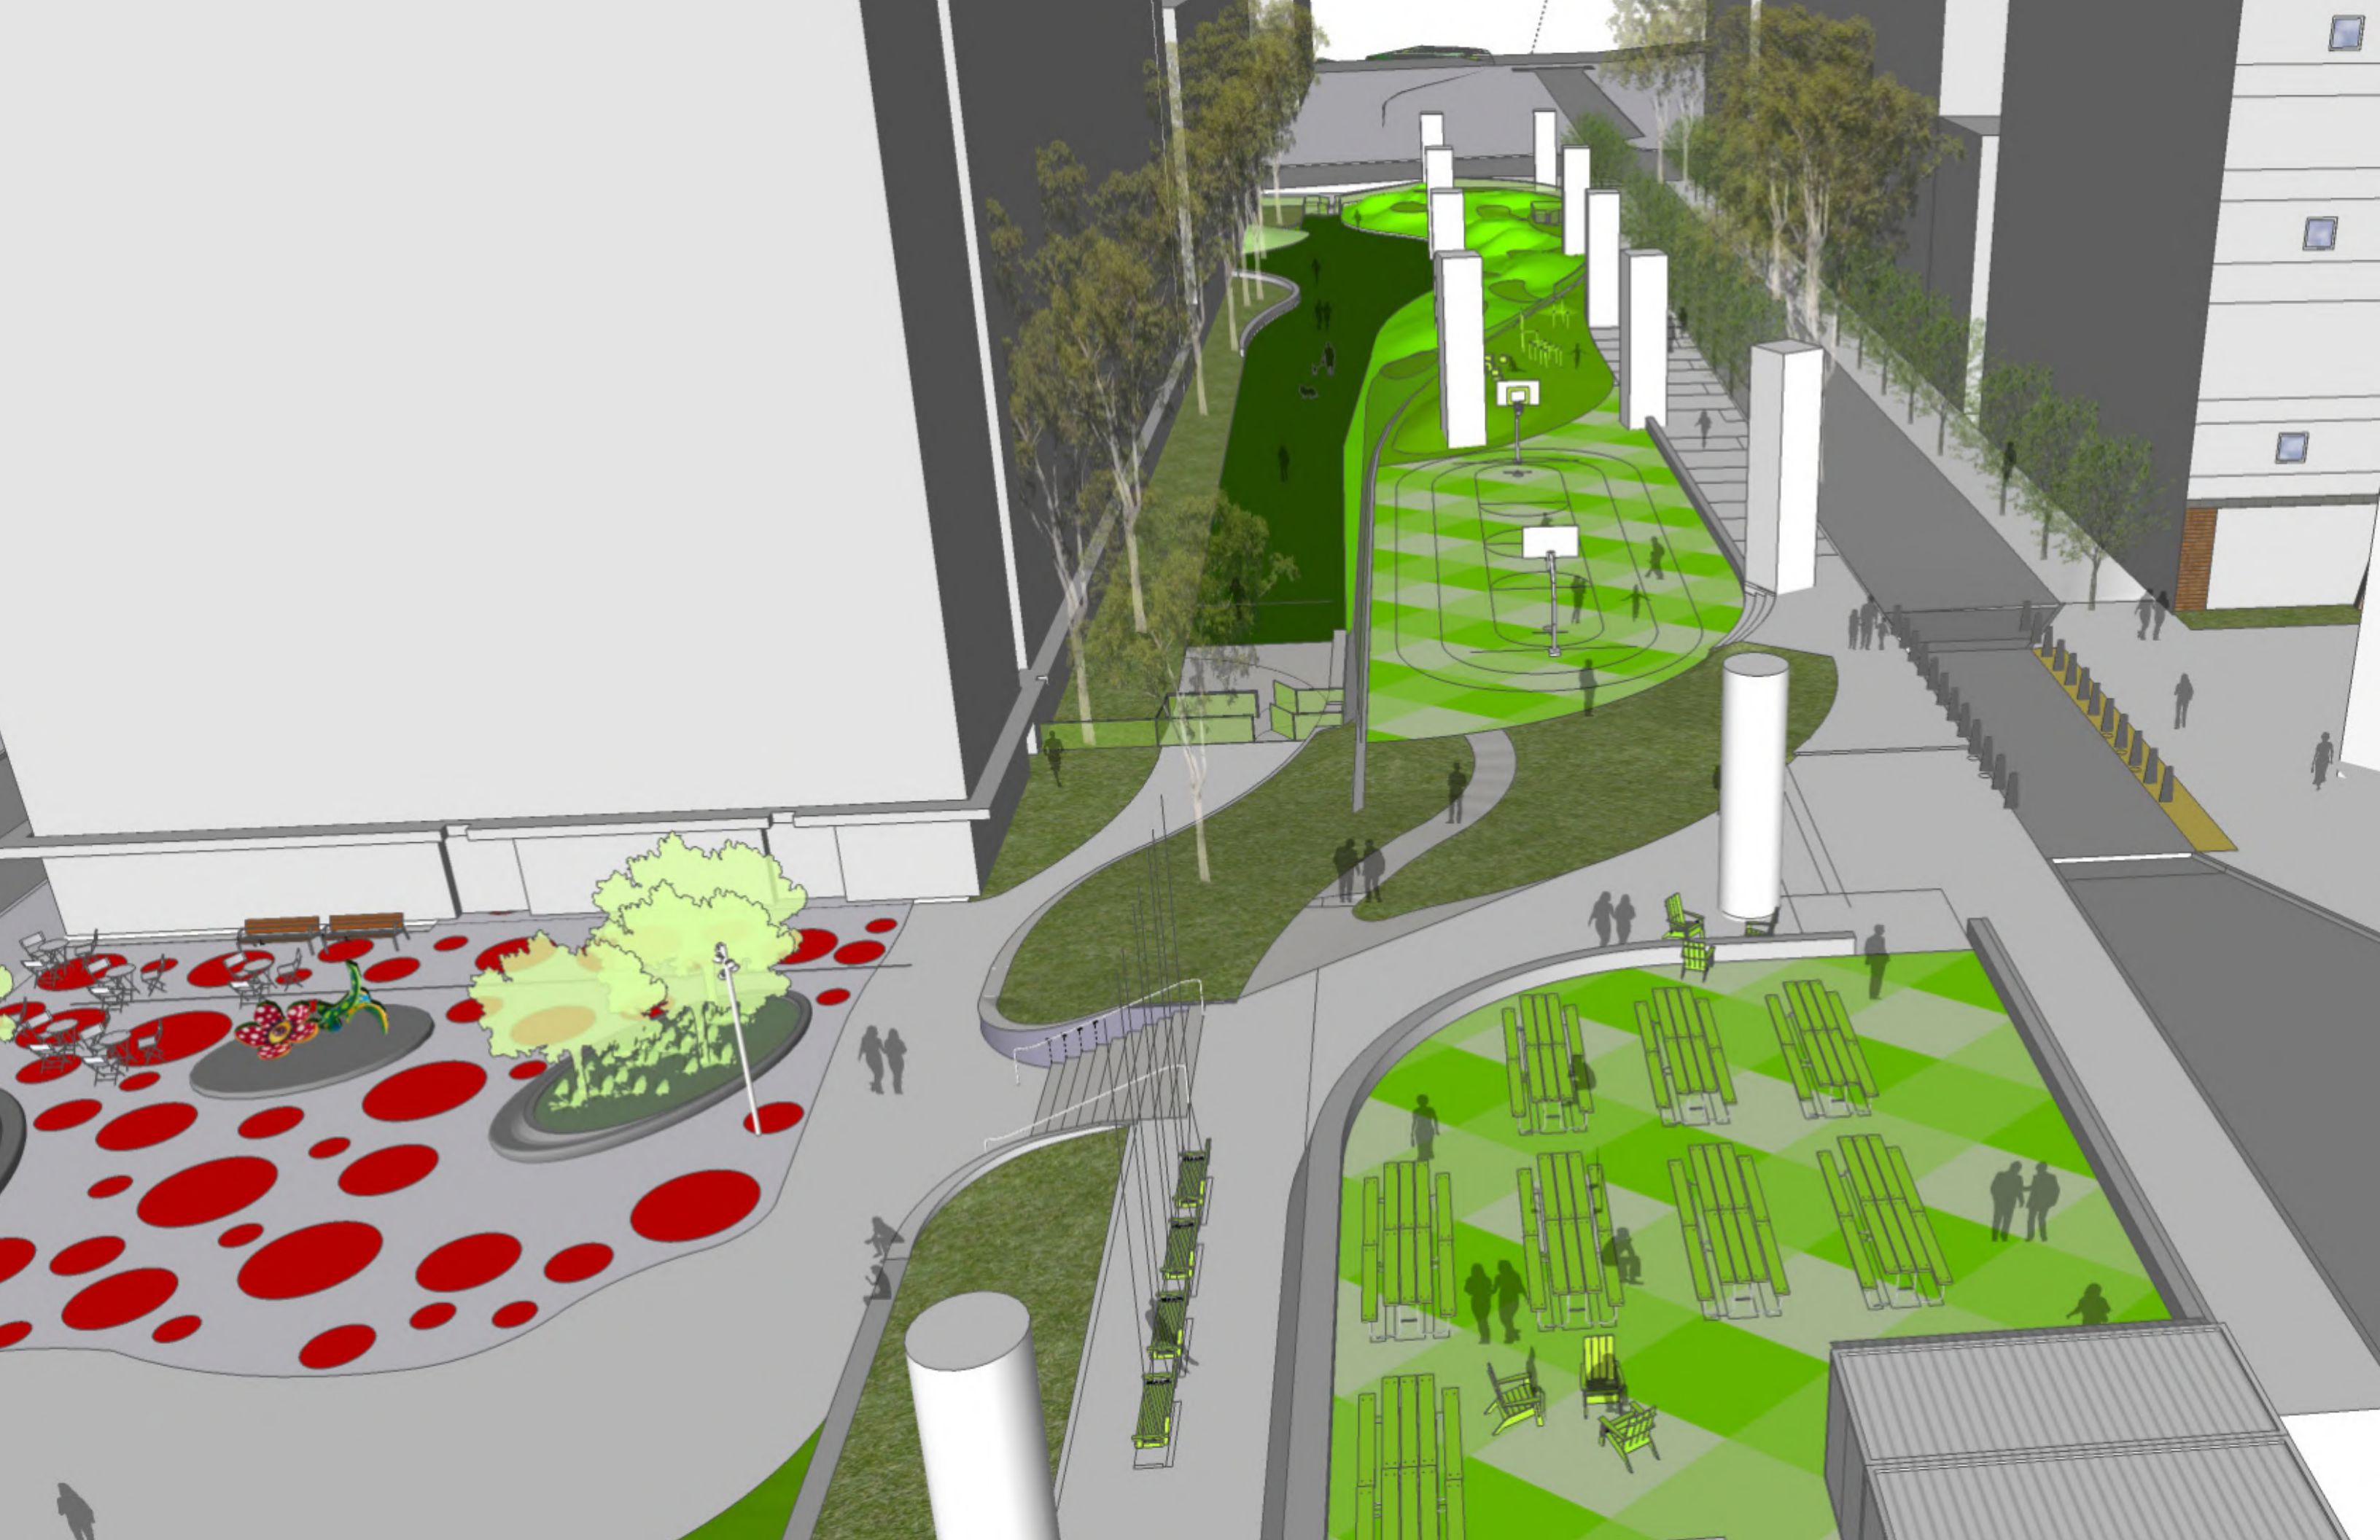

Folsom to Clementina
landscape and circulation

Dog park concept

Pavilion design by
YA Studio

Howard Entry

Park design for illustrative purposes only.

Howard

Tehama

33 Tehama

Tehama

33 Tehama

33 Tehama

Clementina Corridor

Tehama

Clementina

Dog run valley

Dog meadow with play elements

Porch swings
Beer garden with special paving

Flex sport court with graphic paving
Lawn space

Exercise zone with rubberized surfacing
Battered retaining wall with 15' ball fence

Sloped dog park hills with syn-turf pockets and play elements

NOVOCORP
& COMPANY

NOVOCORP & COMPANY

DOG PARK Topography

DOG PARK **Faux Bois**

DOG PARK Green Screen

Folsom to Clementina

FOLSOM/CLEMENTINA SD Plan

Clementina