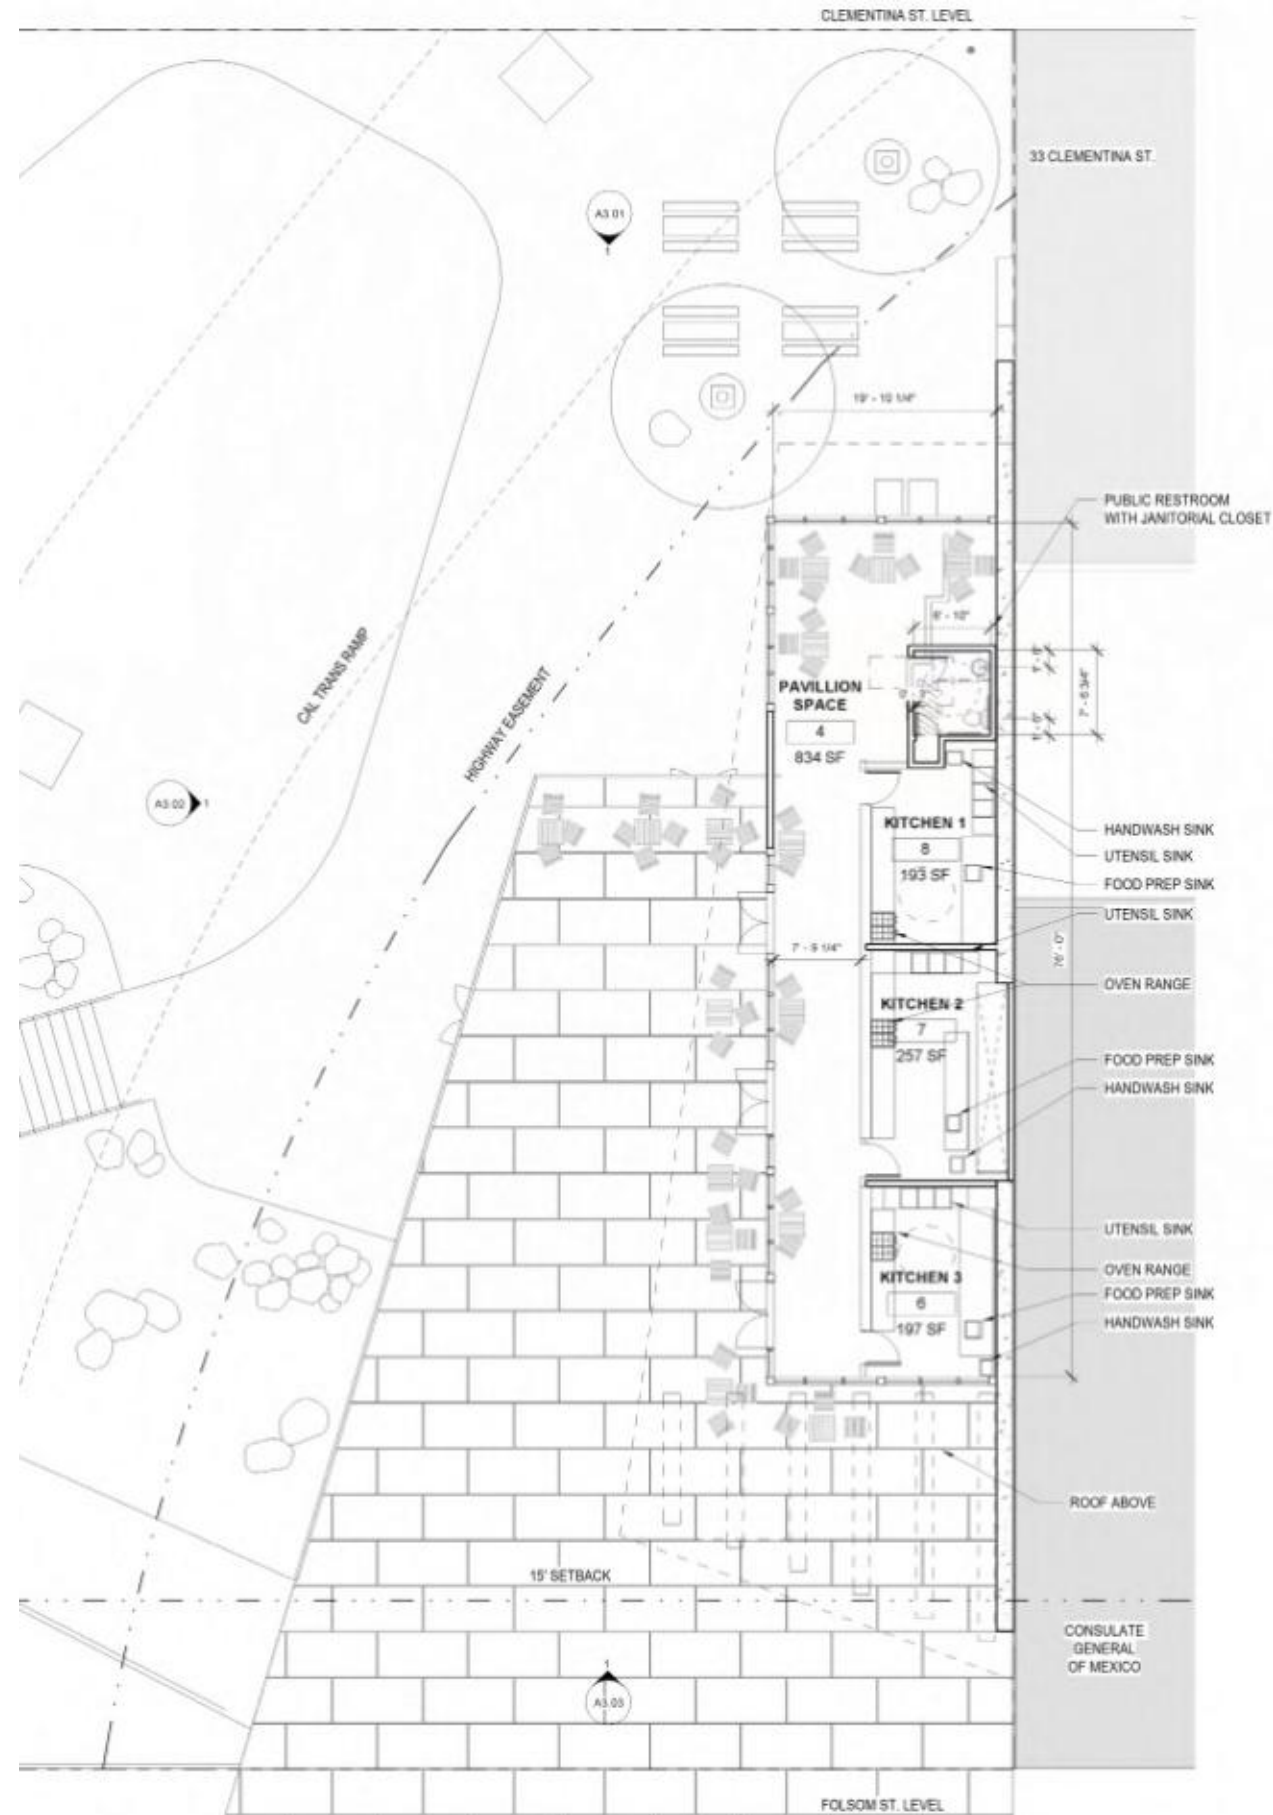

UNDER RAMP PARK

TRANSBAY PARKS WORKSHOP #3: 9.14.2017

**Diagrammatic
Program Adjacencies**
Shown at workshop #1

Plan Update

Plan Update
Ramps On

Today's Agenda

Howard entry plaza

33 Tehama

Folsom to Clementina
landscape and circulation

Dog park concept

Pavilion design by
YA Studio

Howard Entry

Park design for illustrative purposes only.

Howard

Tehama

33 Tehama

Porch swings
Beer garden with special paving

Flex sport court with graphic paving
Lawn space

Exercise zone with rubberized surfacing
Battered retaining wall with 15' ball fence

Sloped dog park hills with syn-turf pockets and play elements

CLEMENTINA ST

Folsom

Clementina

Folsom

PLAY Precedents

PLANTING Precedents

END