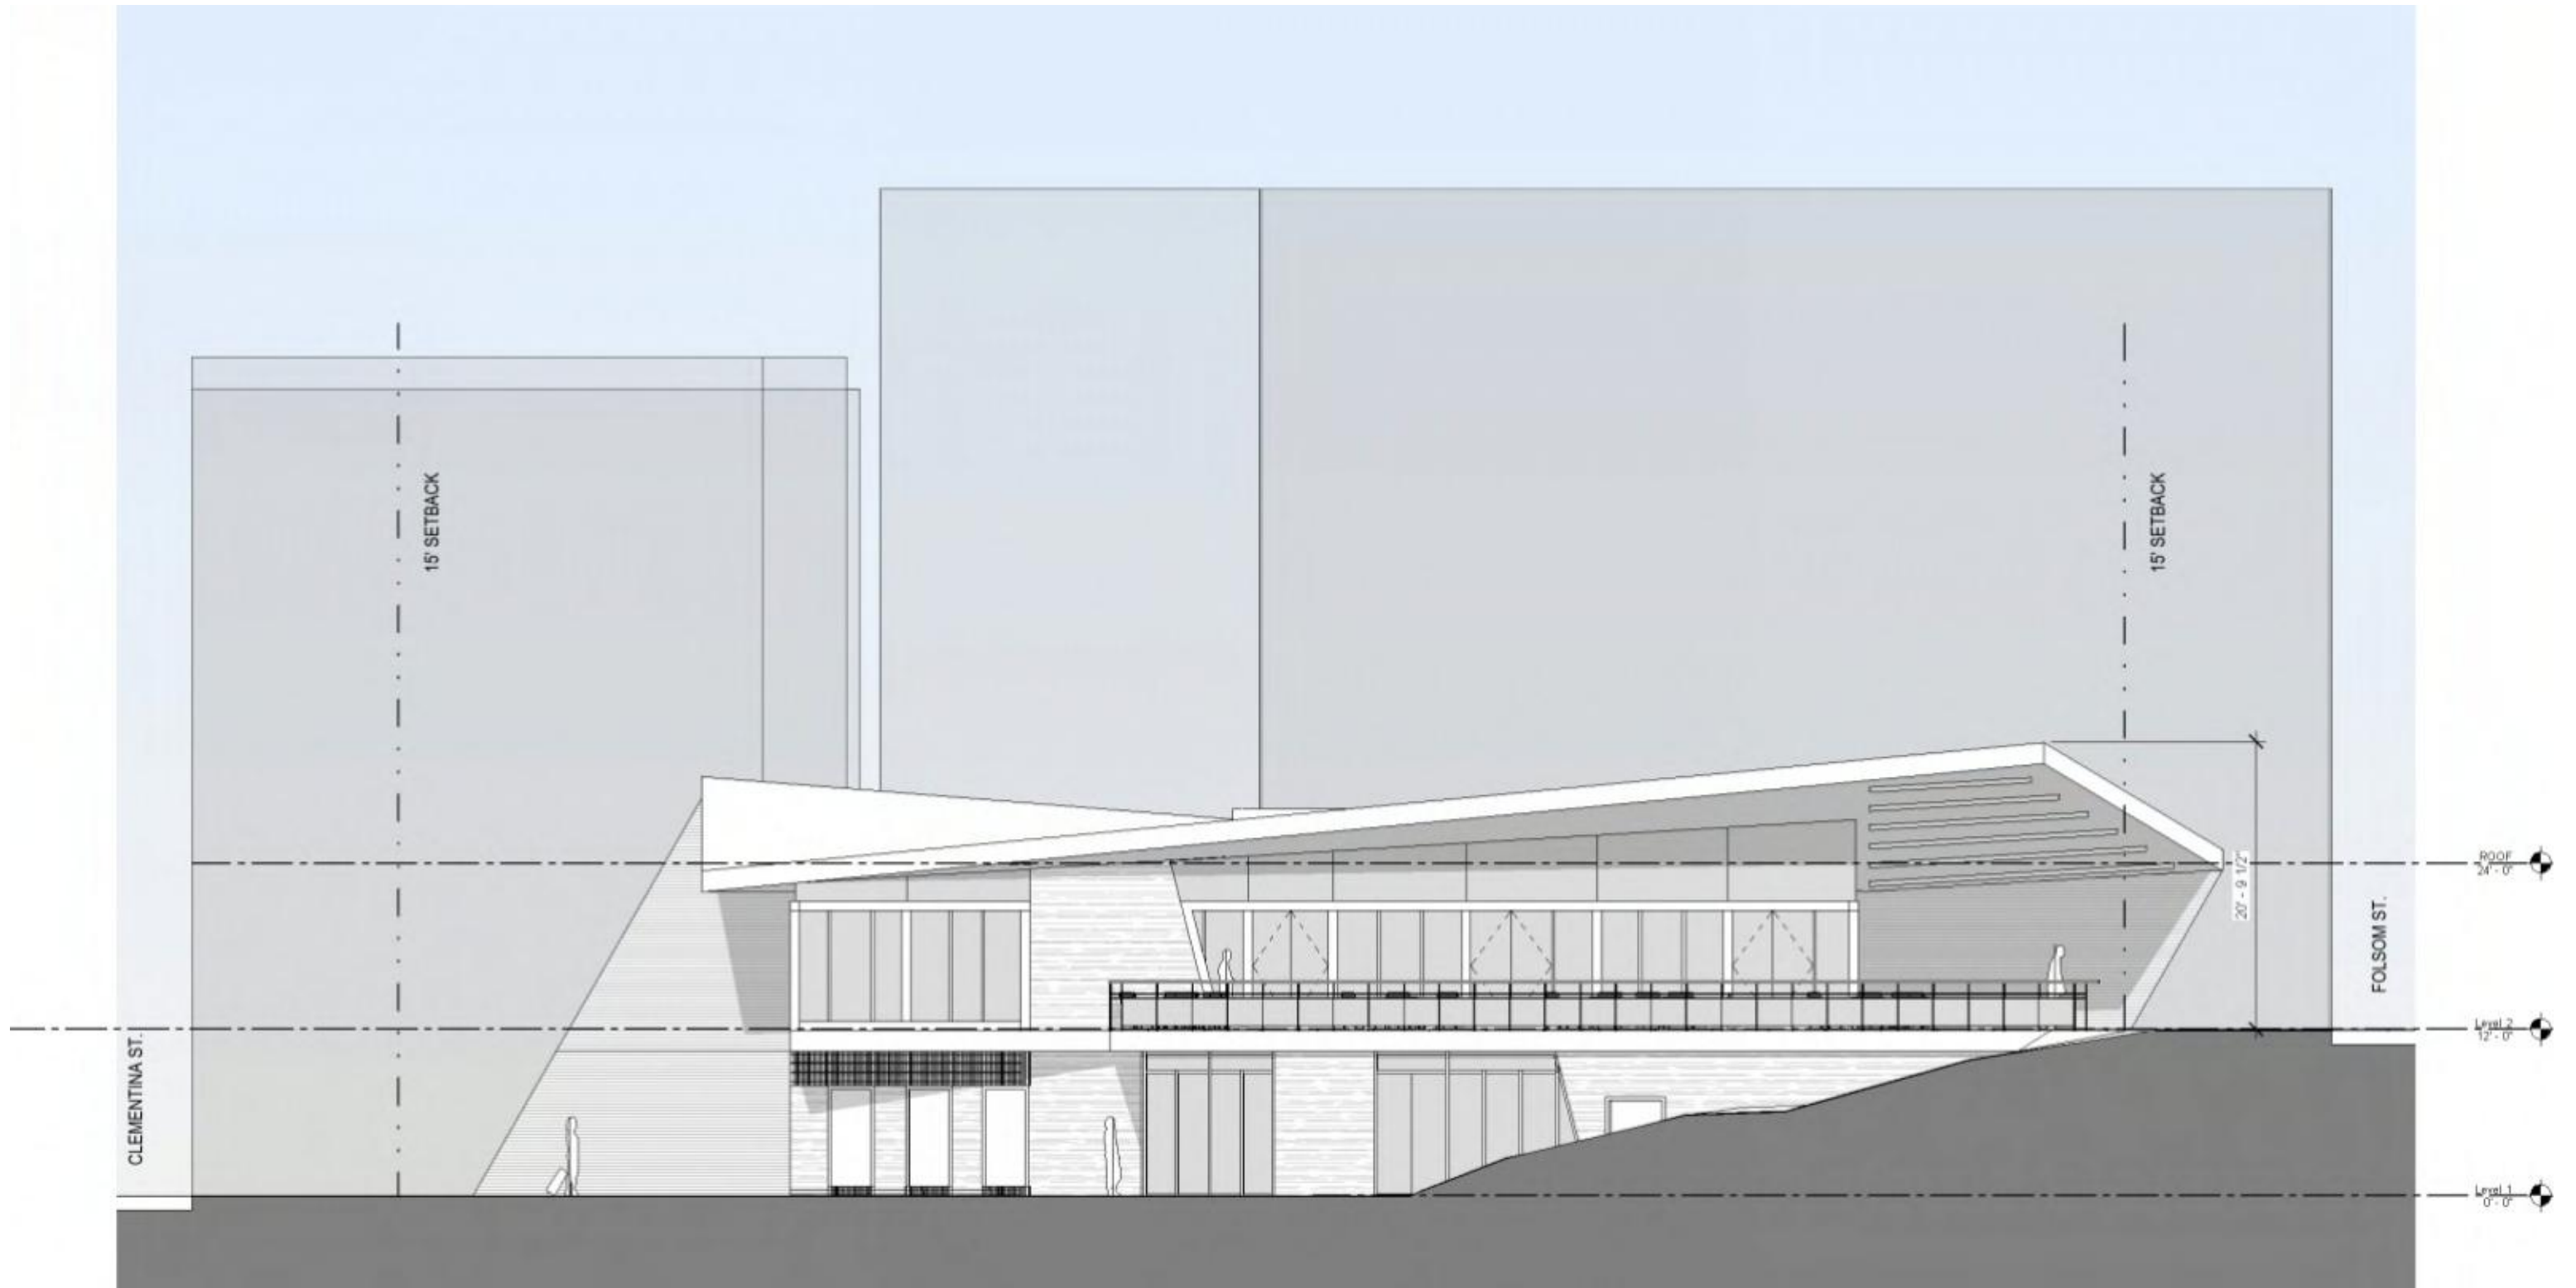

Folsom to Clementina
landscape and circulation

Dog park concept

Pavilion design by
YA Studio

Howard Entry

Park design for illustrative purposes only.

Howard

Tehama

33 Tehama

Porch swings
Beer garden with special paving

Flex sport court with graphic paving
Lawn space

Exercise zone with rubberized surfacing
Battered retaining wall with 15' ball fence

Sloped dog park hills with syn-turf pockets and play elements

CLEMENTINA ST

Folsom

Clementina

Folsom

PLAY Precedents

PLANTING Precedents

END