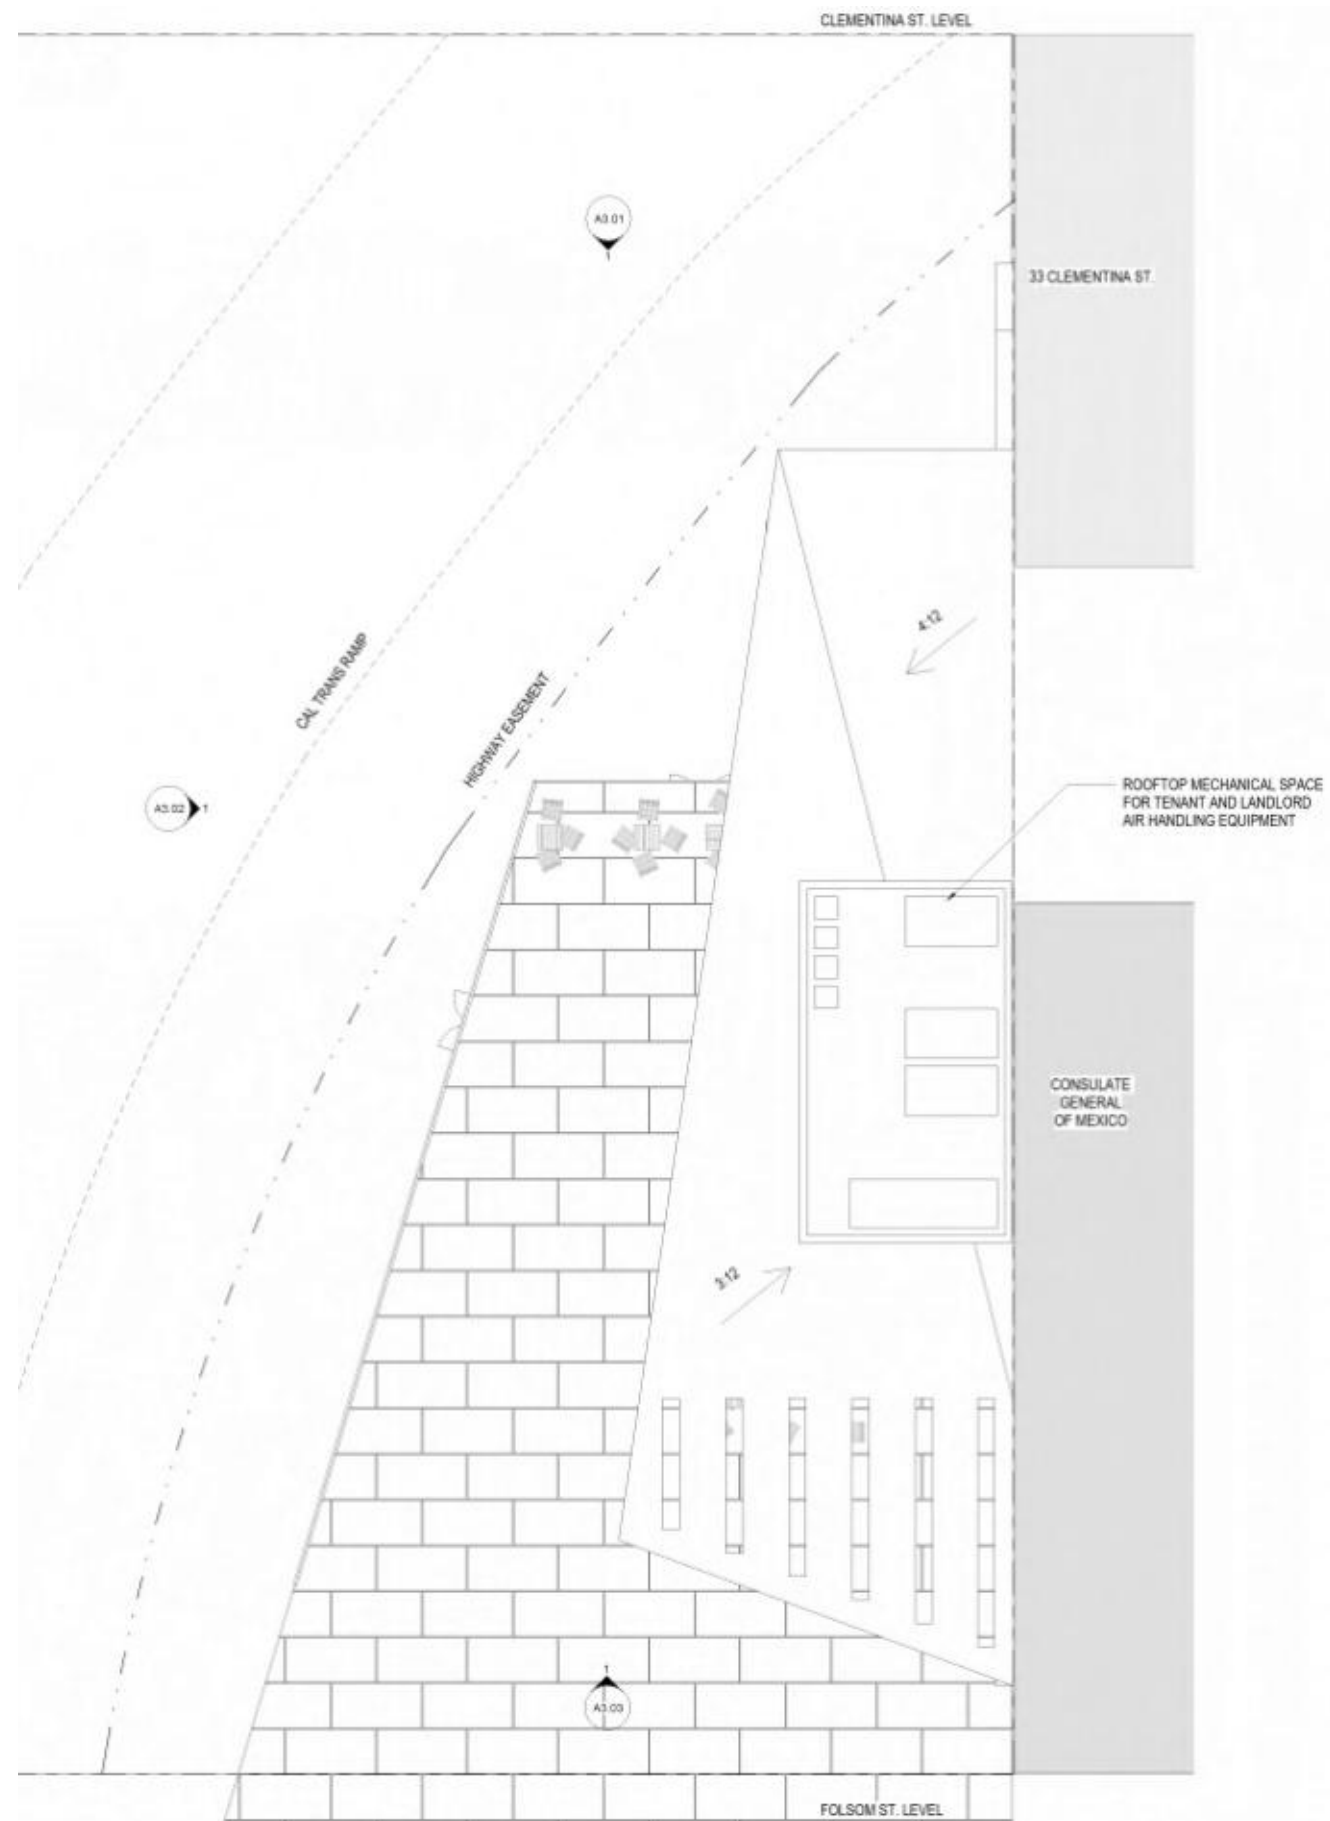

UNDER RAMP PARK

TRANSBAY PARKS WORKSHOP #3: 9.14.2017

**Diagrammatic
Program Adjacencies**
Shown at workshop #1

Plan Update

Plan Update
Ramps On

Today's Agenda

Howard entry plaza

33 Tehama

Folsom to Clementina
landscape and circulation

Dog park concept

Pavilion design by
YA Studio

Howard Entry

Park design for illustrative purposes only.

Howard

Tehama

33 Tehama

Porch swings
Beer garden with special paving

Flex sport court with graphic paving
Lawn space

Exercise zone with rubberized surfacing
Battered retaining wall with 15' ball fence

Sloped dog park hills with syn-turf pockets and play elements

CLEMENTINA ST

Folsom

Clementina

Folsom

PLAY Precedents

PLANTING Precedents

END