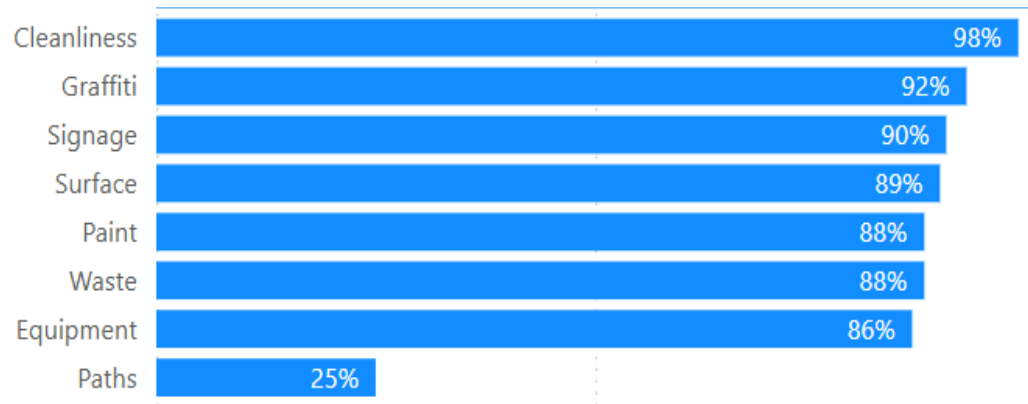

Maintenance scores to work on

Mission Creek