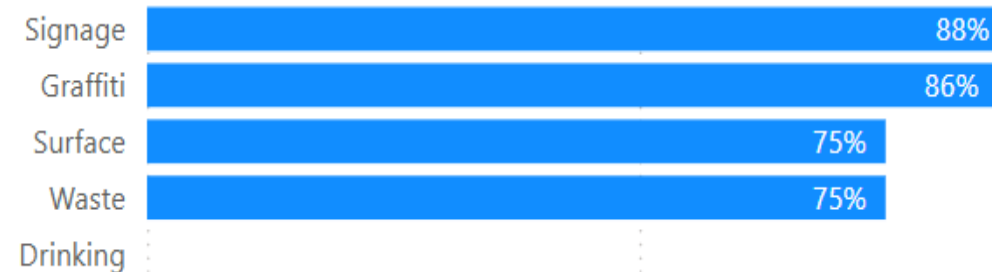

Maintenance scores to work on

Mission Creek

Mission Bay

Mariposa

RPD projects year in review!

- CPA - major clean out of overgrown landscaping, lost trees due to wind damage and root rot (new trees on the way this winter)
- Mariposa - major renovation to butterfly garden, redone entirely with native plants
- Mission Creek – new pollinator gardens, new trees (coast live oaks, Catalina ironwoods)
- All lawns - aeration, fertilized, composted
- All parks – invasive species removals (Mexican feather grass, cotoneaster, California Invasive Plant Council <https://www.cal-ipc.org/>); irrigation upgrades and repairs; more pollinator gardens, sheet mulch (recycled cardboard and wood mulch)
- Volunteer projects – local schools, local corporations helped general maintenance, planted new ornamental beds, spread mulch, removed invasives.
- Happy new year!